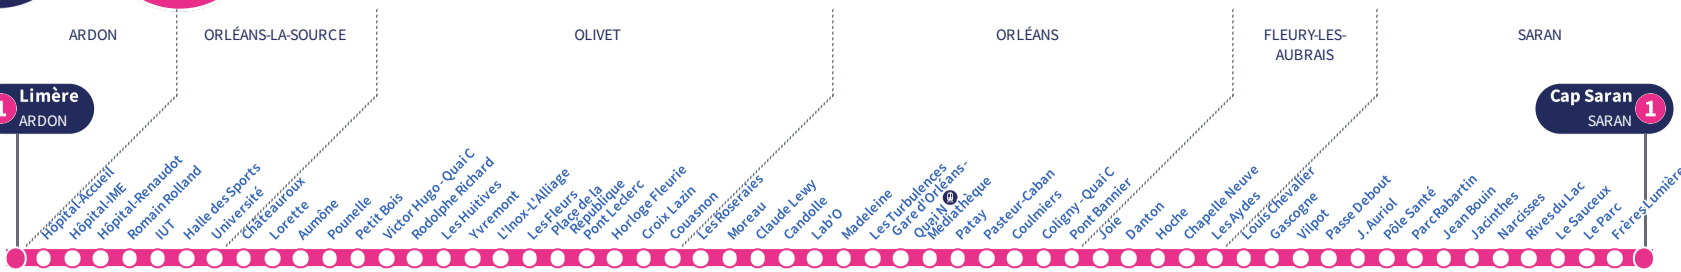

1

Direction Cap Saran SARAN

Du lundi au vendredi - semaine scolaire | Monday to Friday - during school week

Table of departure times from Limère to Cap Saran for Monday to Friday during school week.

Table of arrival times at Cap Saran from Limère for Monday to Friday during school week. Includes a 'Toutes les 11 à 12 minutes' icon.

■ Circule uniquement le vendredi.

Samedi | Saturday

Table of departure times from Limère to Cap Saran for Saturday.

Table of arrival times at Cap Saran from Limère for Saturday. Includes a 'Toutes les 15 minutes' icon.

Le vendredi, marché à Olivet de 12h30 à 20h30. Les arrêts Louis Sallé, Place de la République et Les Fleurs sont reportés aux arrêts Paul Genain et Mairie d'Olivet.

■ Circule uniquement le vendredi.

Samedi | Saturday