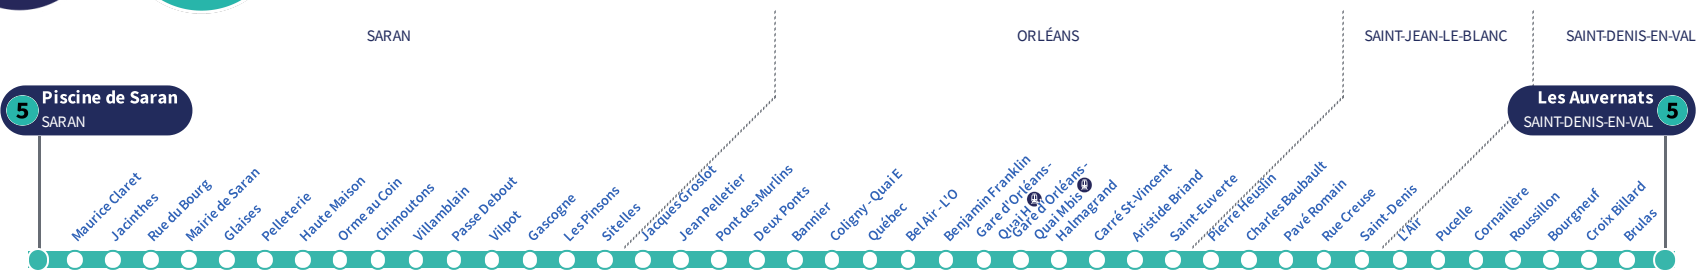

5

Direction Les Auvernats SAINT-DENIS-EN-VAL

Du lundi au vendredi - semaine scolaire | Monday to Friday - during school week