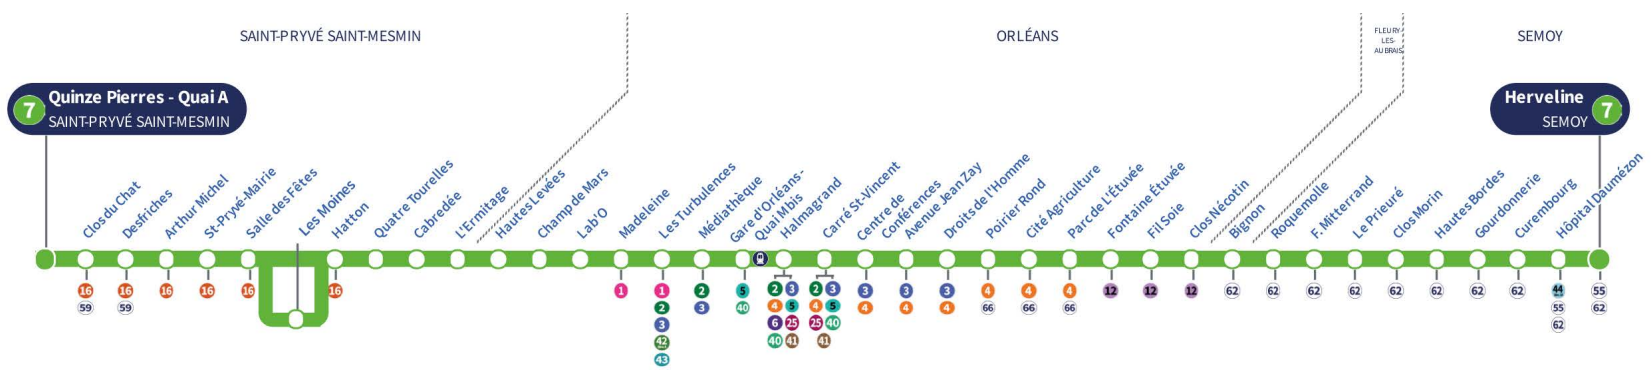

7

Direction Herveline SEMOY

Du lundi au vendredi - semaine scolaire | Monday to Friday - during school week

| | | | | | | | | | | | | | | | | | | | | | | | |
|-----------------------------|-------|-------|-------|-------|-------|-------|-------|-------|-------|-------|-------|-------|-------|-------|-------|-------|-------|-------|-------|-------|-------|-------|-------|
| Quinze Pierres - Quai A | 05:25 | 05:55 | 06:23 | 06:43 | 07:01 | 07:19 | 07:39 | 07:59 | 08:18 | 08:40 | 09:01 | 09:21 | 09:42 | 10:02 | 10:22 | 10:42 | 11:02 | 11:22 | 11:42 | 12:02 | 12:22 | 12:41 | 13:01 |
| Desfriches | 05:26 | 05:56 | 06:25 | 06:45 | 07:03 | 07:21 | 07:41 | 08:01 | 08:20 | 08:42 | 09:03 | 09:23 | 09:44 | 10:04 | 10:24 | 10:44 | 11:04 | 11:24 | 11:44 | 12:04 | 12:24 | 12:43 | 13:03 |
| Les Moines | - | - | - | - | - | - | - | - | - | - | - | - | - | - | - | - | - | - | - | - | - | 12:48 | - |
| Hatton | 05:30 | 06:00 | 06:28 | 06:48 | 07:07 | 07:26 | 07:45 | 08:05 | 08:25 | 08:46 | 09:07 | 09:27 | 09:47 | 10:07 | 10:27 | 10:47 | 11:07 | 11:27 | 11:47 | 12:07 | 12:27 | - | 13:06 |
| Madeleine | 05:39 | 06:09 | 06:38 | 06:58 | 07:18 | 07:37 | 07:56 | 08:16 | 08:36 | 08:57 | 09:17 | 09:37 | 09:57 | 10:17 | 10:37 | 10:57 | 11:17 | 11:37 | 11:57 | 12:17 | 12:37 | 12:57 | 13:16 |
| Gare d'Orléans - Quai M bis | 05:46 | 06:16 | 06:45 | 07:05 | 07:25 | 07:45 | 08:05 | 08:25 | 08:45 | 09:05 | 09:25 | 09:45 | 10:05 | 10:25 | 10:45 | 11:05 | 11:25 | 11:45 | 12:05 | 12:25 | 12:45 | 13:05 | 13:24 |
| Carré St-Vincent | 05:47 | 06:17 | 06:46 | 07:06 | 07:27 | 07:47 | 08:07 | 08:27 | 08:47 | 09:07 | 09:26 | 09:46 | 10:06 | 10:26 | 10:46 | 11:06 | 11:26 | 11:46 | 12:07 | 12:26 | 12:46 | 13:06 | 13:25 |
| Droits de l'Homme | 05:51 | 06:21 | 06:51 | 07:11 | 07:32 | 07:53 | 08:13 | 08:33 | 08:53 | 09:12 | 09:31 | 09:51 | 10:11 | 10:31 | 10:51 | 11:11 | 11:31 | 11:51 | 12:12 | 12:31 | 12:51 | 13:11 | 13:30 |
| F. Mitterrand | 06:02 | 06:32 | 07:03 | 07:23 | 07:48 | 08:08 | 08:28 | 08:47 | 09:06 | 09:24 | 09:43 | 10:03 | 10:23 | 10:43 | 11:03 | 11:23 | 11:43 | 12:04 | 12:26 | 12:44 | 13:04 | 13:24 | 13:43 |
| Herveline | 06:09 | 06:39 | 07:10 | 07:30 | 07:56 | 08:16 | 08:36 | 08:55 | 09:13 | 09:31 | 09:50 | 10:10 | 10:30 | 10:50 | 11:10 | 11:30 | 11:51 | 12:12 | 12:34 | 12:51 | 13:11 | 13:31 | 13:50 |