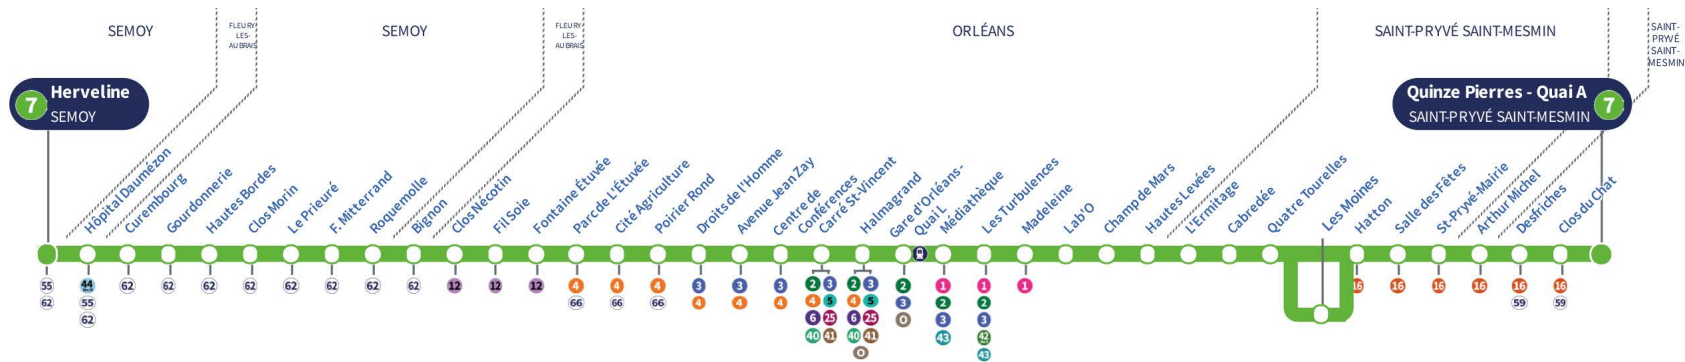

Direction Quinze Pierres SAINT-PRYVÉ-SAINT-MESMIN