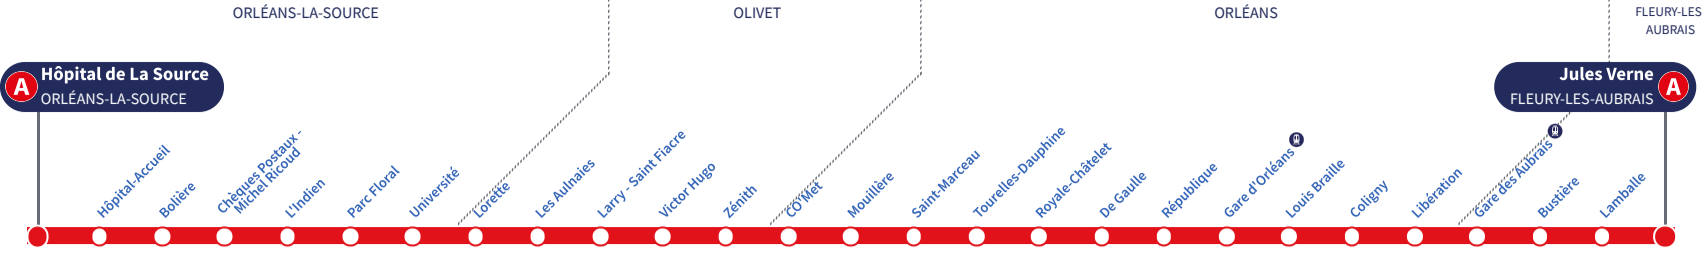

# Direction Jules Verne FLEURY-LES-AUBRAIS

## Du lundi au vendredi - semaine scolaire | Monday to Friday - during school week

Table with 18 columns (stations) and 18 rows (stations) showing departure times for Monday to Friday during school week.

Table with 18 columns (stations) and 18 rows (stations) showing departure times for Monday to Friday during school week.

Information box with station names: Gare des Aubrais, Gare d'Orléans, De Gaulle, Zénith, Les Aulnaies, Hôpital de La Source, ORLÉANS-LA-SOURCE.

Direction **Hôpital de La Source** ORLÉANS LA SOURCE

**Du lundi au vendredi - semaine scolaire | Monday to Friday - during school week**