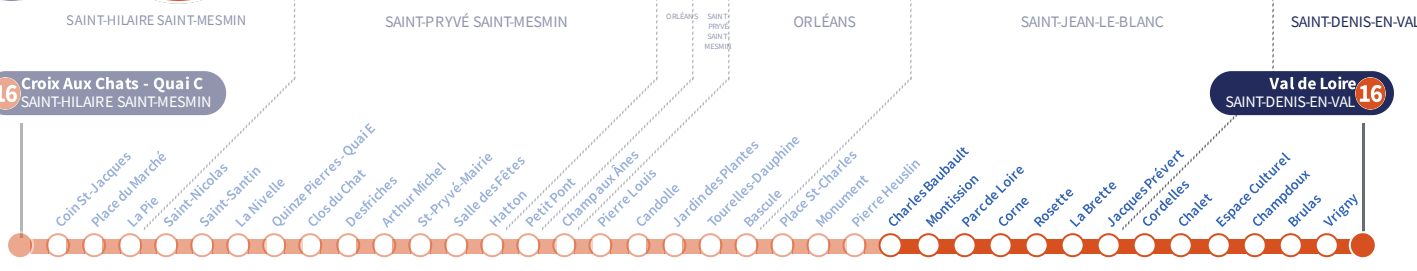

# Charles Baubault

**16**

Direction  
**Val de Loire SAINT-DENIS-EN-VAL**

**Du lundi au vendredi - semaine scolaire | Monday to Friday - during school week**

4h	5h	6h	7h	8h	9h	10h	11h	12h	13h	14h	15h	16h	17h	18h	19h	20h	21h	22h	23h	0h	1h	
		54	33 48	16 35 55	16 43	11 42	12 43	12 38	11 29 57	27 57	19 51	18 36	00 23 42	03 27 43	08 39	13						