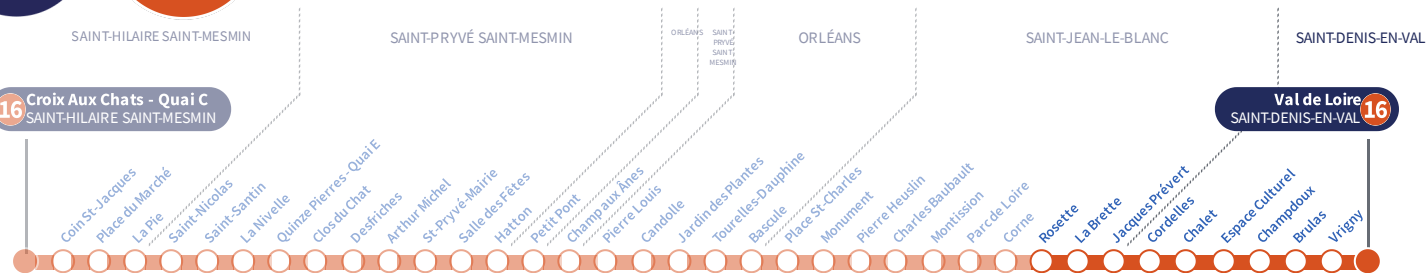

# Rosette

**16**

Direction  
**Val de Loire SAINT-DENIS-EN-VAL**

**Du lundi au vendredi - semaine scolaire | Monday to Friday - during school week**

4h	5h	6h	7h	8h	9h	10h	11h	12h	13h	14h	15h	16h	17h	18h	19h	20h	21h	22h	23h	0h	1h	
		57	36	20	19	14	15	15	14	00	00	22	05	07	11	16						
			52	39	46	45	46	41	32	30	22	40	28	30	42							
			59								55		47	46								