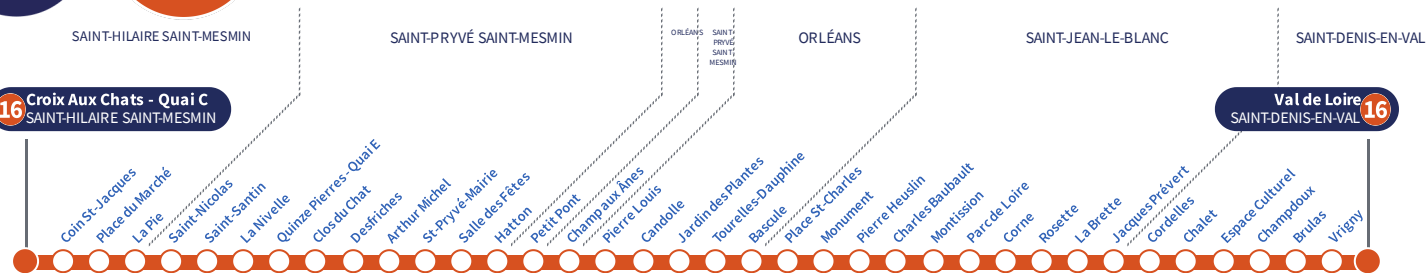

# Croix Aux Chats - Quai C

**16**

Direction  
**Val de Loire SAINT-DENIS-EN-VAL**

**Du lundi au vendredi - semaine scolaire | Monday to Friday - during school week**

4h	5h	6h	7h	8h	9h	10h	11h	12h	13h	14h	15h	16h	17h	18h	19h	20h	21h	22h	23h	0h	1h	
		30	05 18 43	05 25 46	15 45	15 45	16 45	11 44	02 30	00 30 51	23 50	07 30 50	10 32 56	14 40	15 50							