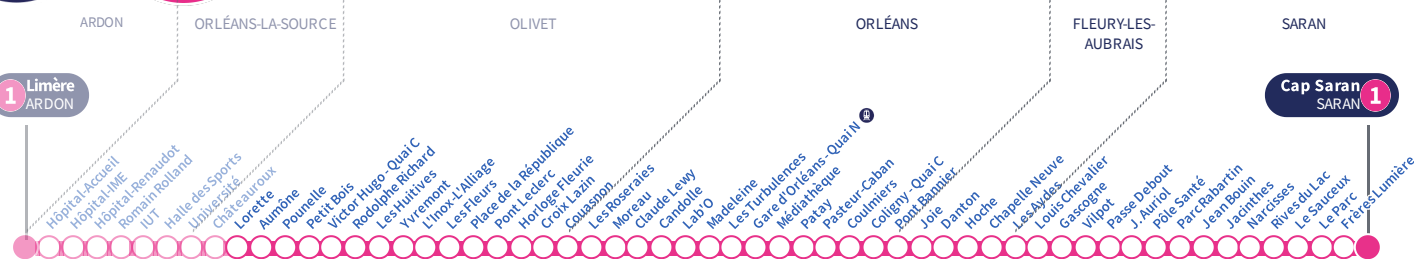

Lorette

Direction
Cap Saran SARAN

1 Limère ARDON

Cap Saran SARAN 1

Du lundi au vendredi - semaine scolaire | Monday to Friday - during school week

4h	5h	6h	7h	8h	9h	10h	11h	12h	13h	14h	15h	16h	17h	18h	19h	20h	21h	22h	23h	0h	1h
	17	16	08	00											00	28	24	33 a	03 a		
	47	42	18	11											20	52	54		34 a		
			28	22											39						
			37	35											56						
			50	50																	