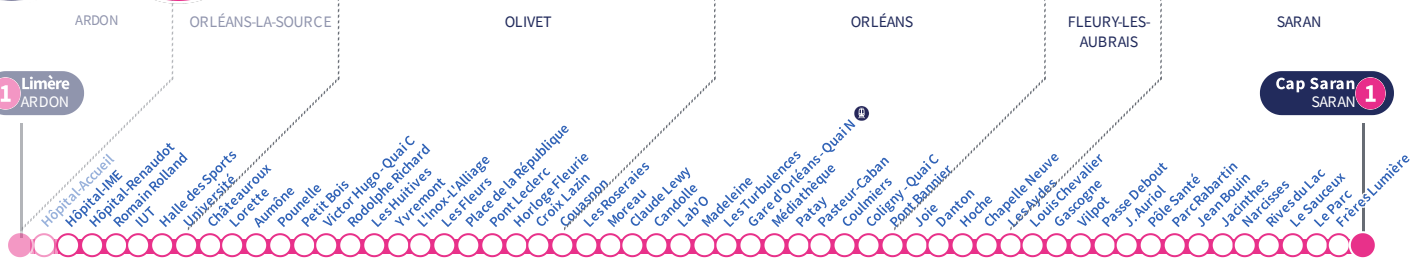

Hôpital-IME

1

Direction
Cap Saran SARAN

Du lundi au vendredi - semaine scolaire | Monday to Friday - during school week

4h	5h	6h	7h	8h	9h	10h	11h	12h	13h	14h	15h	16h	17h	18h	19h	20h	21h	22h	23h	0h	1h
	11 41	10 35	00 10 20 29 42 52	02 13 26 41 55											11 30 47	19 43	17 47	26 a 57 a	28 a		