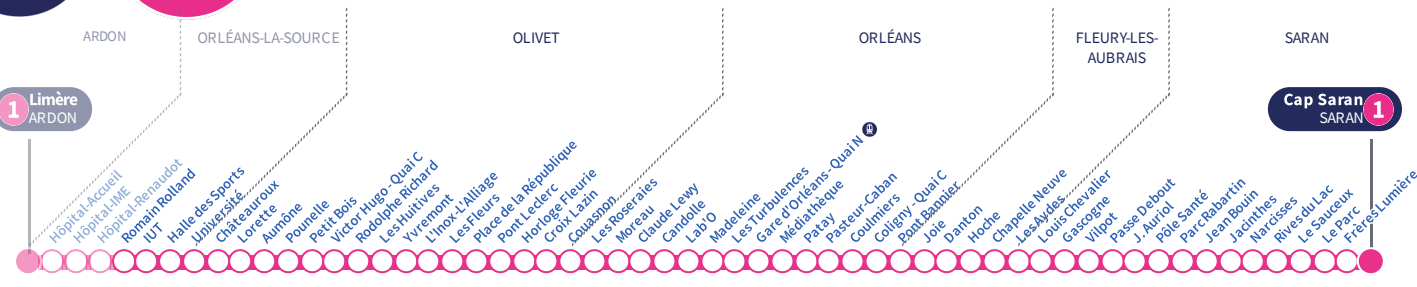

Direction
Cap Saran SARAN

Du lundi au vendredi - semaine scolaire | Monday to Friday - during school week

4h	5h	6h	7h	8h	9h	10h	11h	12h	13h	14h	15h	16h	17h	18h	19h	20h	21h	22h	23h	0h	1h			
	13	12	02	04											13	21	19	28 a	30 a					
	43	37	12	15											32	45	49	59 a						
			22	28															49					
			31	43																				
			44	57																				
			54																					