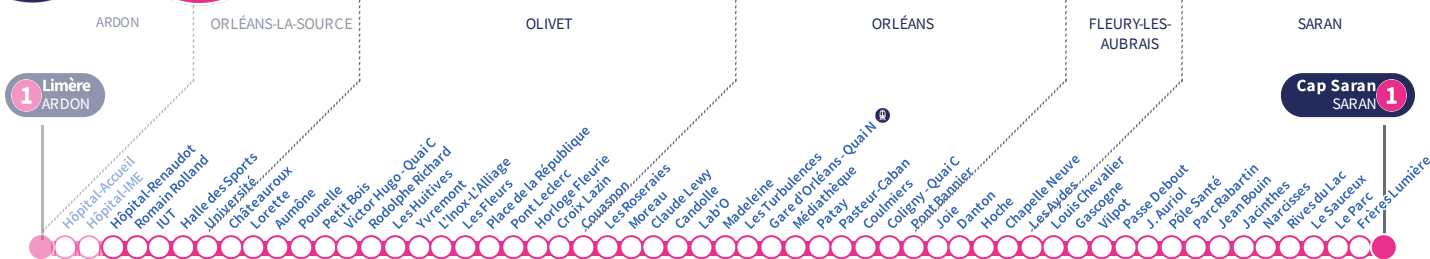

Hôpital-Renaudot

1

Direction
Cap Saran SARAN

Du lundi au vendredi - semaine scolaire | Monday to Friday - during school week

4h	5h	6h	7h	8h	9h	10h	11h	12h	13h	14h	15h	16h	17h	18h	19h	20h	21h	22h	23h	0h	1h
	12	11	01	03											12	20	18	27 a	29 a		
	42	36	11	14											31	44	48	58 a			
			21	27											48						
			30	42																	
			43	56																	
			53																		