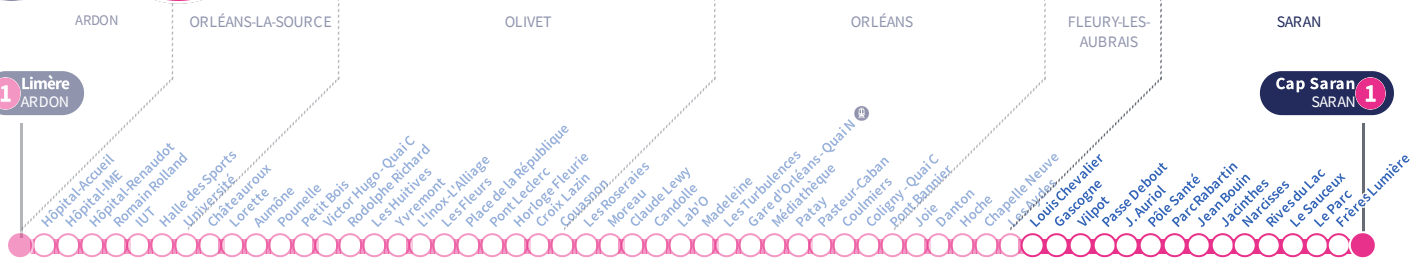

Louis Chevalier

1

Direction
Cap Saran SARAN

Du lundi au vendredi - semaine scolaire | Monday to Friday - during school week

4h	5h	6h	7h	8h	9h	10h	11h	12h	13h	14h	15h	16h	17h	18h	19h	20h	21h	22h	23h	0h	1h
	55	25	12	11											06	06	12	02	11 a	10 a	
		40	24	21											26	24	32	32	41 a		
		56	36	32											46	41					
			47	44																	
			59	54																	