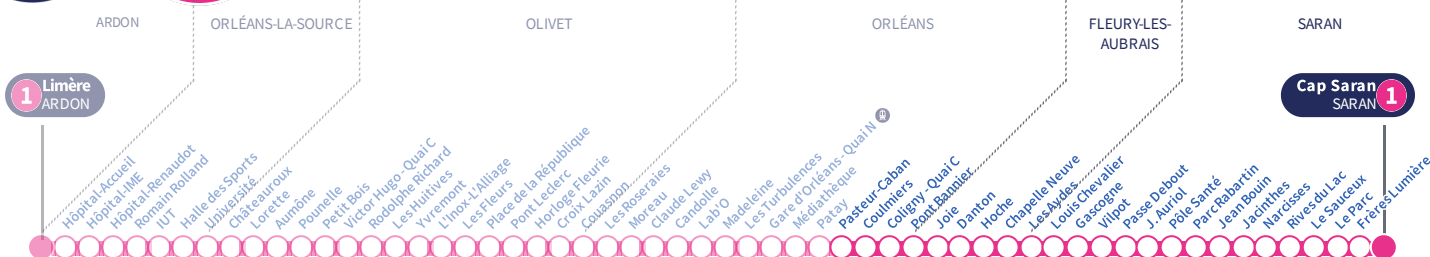

1

Direction
Cap Saran SARAN

Du lundi au vendredi - semaine scolaire | Monday to Friday - during school week

4h	5h	6h	7h	8h	9h	10h	11h	12h	13h	14h	15h	16h	17h	18h	19h	20h	21h	22h	23h	0h	1h
	47	17	02	00											16	14	02	24	03 a	03 a	
		32	14	10											36	31	23		33 a		
		47	26	21											56		54				
			37	33																	
			48	43																	
				54																	