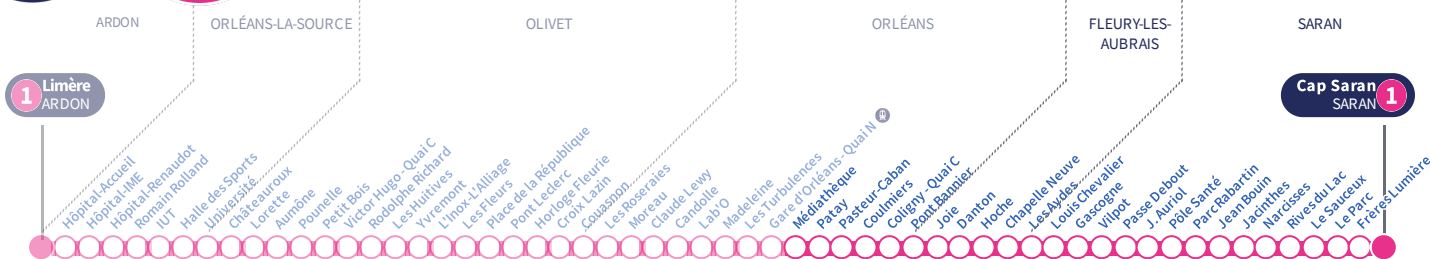

1

Direction
Cap Saran SARAN

Du lundi au vendredi - semaine scolaire | Monday to Friday - during school week

4h	5h	6h	7h	8h	9h	10h	11h	12h	13h	14h	15h	16h	17h	18h	19h	20h	21h	22h	23h	0h	1h
	46	16	01	08											14	13	01	23	02 a	01 a	
		31	13	19											34	30	22		32 a		
		46	24	30											54		53				
			35	41																	
			46	52																	
			57																		