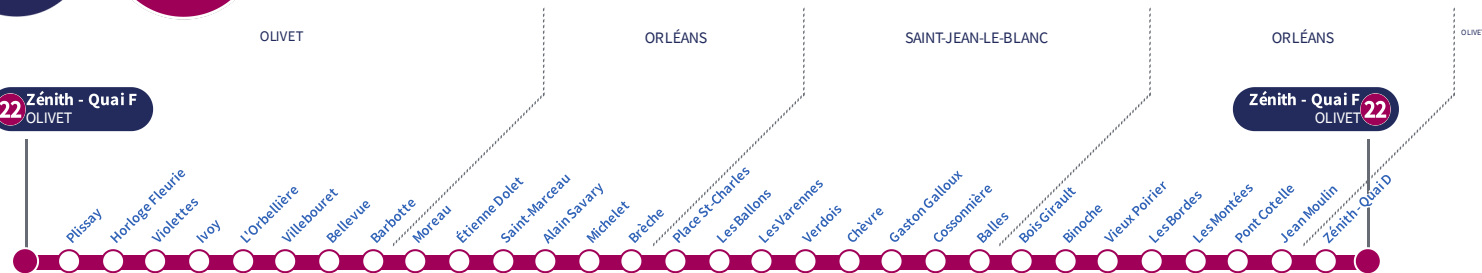

Arrêt Stop

Zénith - Quai F

22

Direction
Zénith sens A OLIVET

Du lundi au vendredi - semaine scolaire | Monday to Friday - during school week

4h	5h	6h	7h	8h	9h	10h	11h	12h	13h	14h	15h	16h	17h	18h	19h	20h	21h	22h	23h	0h	1h	
		00 30	00 30 55	30	02 41	21	00 40	20	00 40	20	00 27 55	24 51	27 55	27 55	25 55							