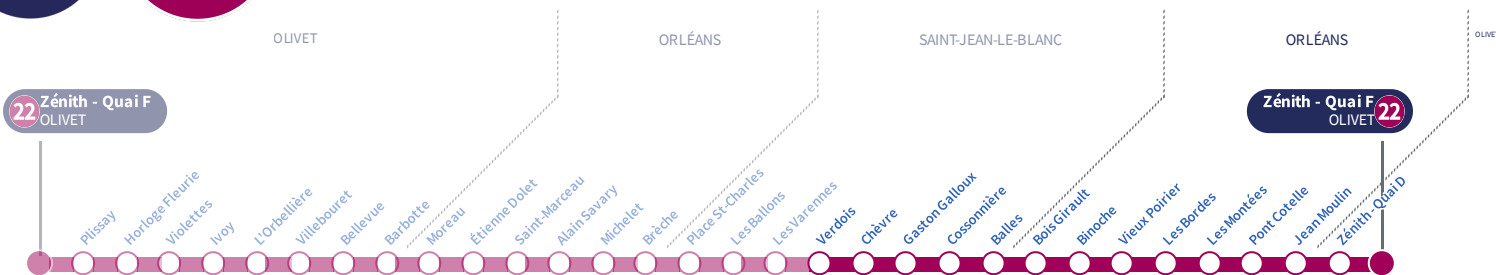

Les Varennes

22

Direction
Zénith sens A OLIVET

Du lundi au vendredi - semaine scolaire | Monday to Friday - during school week

4h	5h	6h	7h	8h	9h	10h	11h	12h	13h	14h	15h	16h	17h	18h	19h	20h	21h	22h	23h	0h	1h	
		17	19	16	22	00	20	00	19	00	20	17	13	17	15	13						
		47	51	51		40		40		40	48	46	49	48	44							

22

Direction
Zénith sens A OLIVET

Du lundi au vendredi - semaine scolaire | Monday to Friday - during school week

4h	5h	6h	7h	8h	9h	10h	11h	12h	13h	14h	15h	16h	17h	18h	19h	20h	21h	22h	23h	0h	1h
		18	20	17	23	01	21	01	20	01	21	18	14	18	16	14					
		48	52	52		41		41		41	49	47	50	49	45						