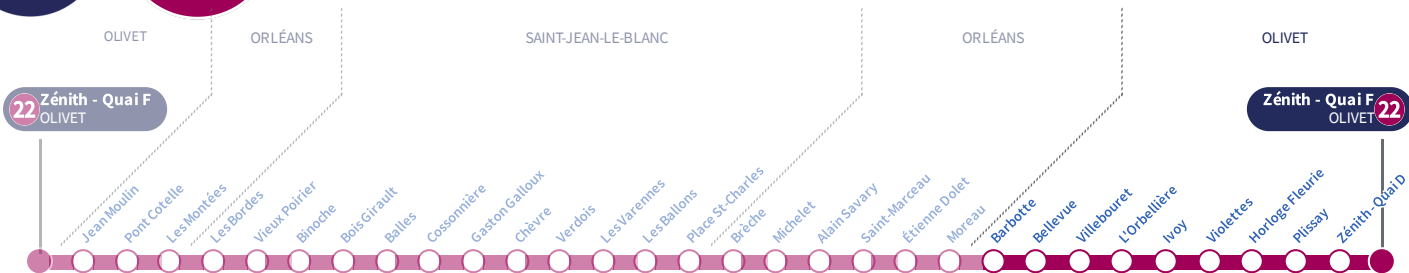

Barbotte

22

Direction
Zénith sens B OLIVET

Du lundi au vendredi - semaine scolaire | Monday to Friday - during school week

4h	5h	6h	7h	8h	9h	10h	11h	12h	13h	14h	15h	16h	17h	18h	19h	20h	21h	22h	23h	0h	1h	
		36	06 37	11 39	08 37	04 42	22	03 42	22	02 42	22	03 32	07 33	01 34	01 31	00 36						