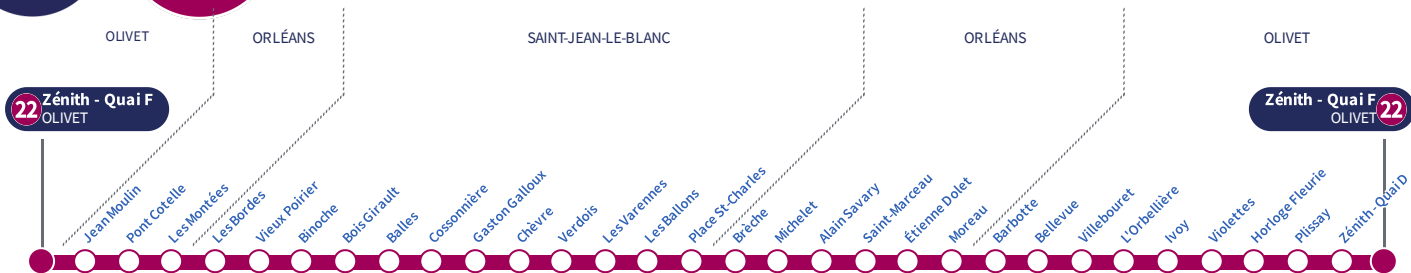

Arrêt Stop

Zénith - Quai F

22

Direction
Zénith sens B OLIVET

Du lundi au vendredi - semaine scolaire | Monday to Friday - during school week

4h	5h	6h	7h	8h	9h	10h	11h	12h	13h	14h	15h	16h	17h	18h	19h	20h	21h	22h	23h	0h	1h	
		15 44	13 45	12 45	15 42	20	00 40	20	00 40	20	00 40	08 41	08 37	11 39	09 40	17						