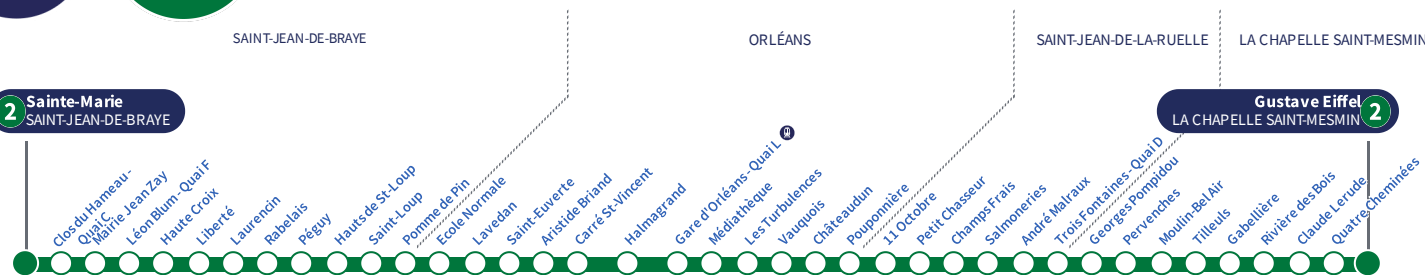

Sainte-Marie

Direction

Gustave Eiffel LA CHAPELLE SAINT-MESMIN

2 Sainte-Marie
SAINT-JEAN-DE-BRAYE

2 Gustave Eiffel
LA CHAPELLE SAINT-MESMIN

Du lundi au vendredi - semaine scolaire | Monday to Friday - during school week