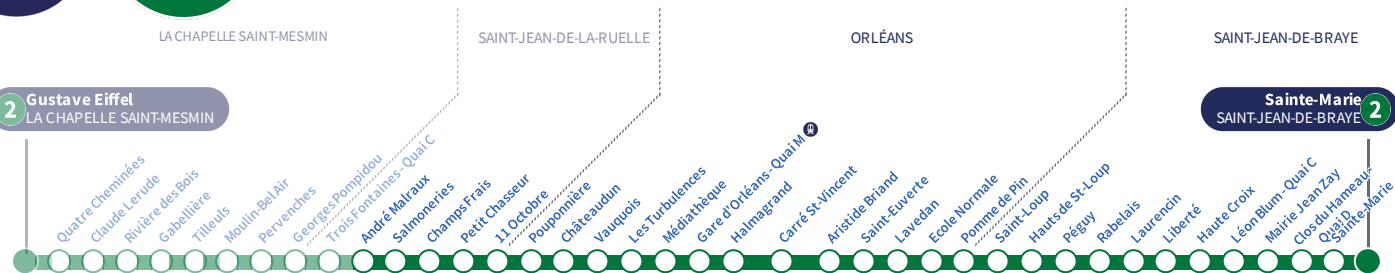

André Malraux

Direction
Sainte-Marie SAINT-JEAN-DE-BRAYE

2

2 Gustave Eiffel
LA CHAPELLE SAINT-MESMIN

Sainte-Marie
SAINT-JEAN-DE-BRAYE **2**

Du lundi au vendredi - semaine scolaire | Monday to Friday - during school week