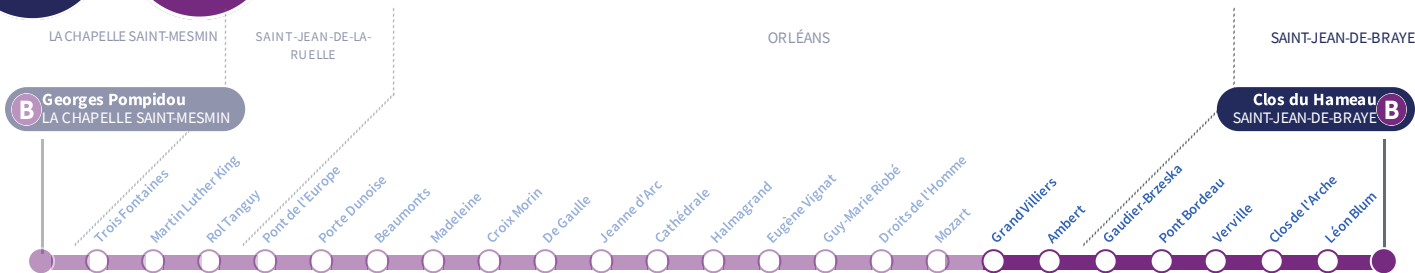

Grand Villiers

Direction
Clos du Hameau SAINT-JEAN-DE-BRAYE

Du lundi au vendredi - semaine scolaire | Monday to Friday - during school week

4h	5h	6h	7h	8h	9h	10h	11h	12h	13h	14h	15h	16h	17h	18h	19h	20h	21h	22h	23h	0h	1h
	28	05														07	13	13	07	07	
	50	20														17	28	27	28	27	
		29														27	43	47	48	47	
		37														37	58				
		46														48					
		54														59					